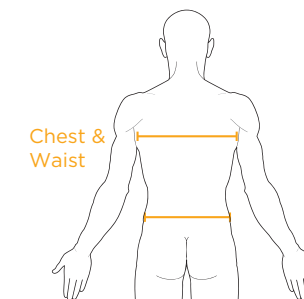

Measurement	XXXS	XXS	XS	S	M	L / XL
FF3075	Boom Short	Waist	-	-	61cm - 69cm	71cm - 79cm	81cm - 89cm	91cm - 109cm
FF3085	Boom Short Junior	Waist	53cm - 56cm	58cm - 61cm	-	-	-	-

CLIMATE CONTROL

		Measurement	XS	S	M	L	XL	XXL
FF6051	Tech 3 Base Layer 2 L-S Shirt	Chest	74cm - 79cm	81cm - 89cm	91cm - 99cm	102cm - 109cm	112cm - 119cm	-
FF6053	Tech 3 Base Layer 2 Pants	Waist	66cm - 74cm	76cm - 84cm	86cm - 94cm	97cm - 104cm	107cm - 114cm	-
FF6054	Tech 3 Base Layer Balaclava	Universal	One size	One size	One size	One size	One size	One size
FF6055	Tech 3 Base Layer Neck Warmer	Universal	One size	One size	One size	One size	One size	One size
FF6056	Tech 3 Base Layer Suit	Chest	74cm - 79cm	81cm - 89cm	91cm - 99cm	102cm - 109cm	112cm - 119cm	-
FF5031	Tornado Advance 2 Shirt	Chest	79cm - 84cm	86cm - 91cm	94cm - 99cm	102cm - 107cm	109cm - 114cm	117cm - 122cm
FF5032	Tornado Advance 2 Pants	Waist	61cm - 69cm	71cm - 79cm	81cm - 86cm	89cm - 96cm	99cm - 107cm	109cm - 117cm
FF5033	Tornado Advance 2 Balaclava	Universal	One size	One size	One size	One size	One size	One size
FF5034	Tornado Advance 2 Neck Warmer	Universal	One size	One size	One size	One size	One size	One size
FF5035	Tornado Advance 2 Gloves	Palm size	-	18cm	19cm - 20cm	21cm - 23cm	24cm - 25cm	-

PLEASE NOTE: These sizings are for guidance only. Forcefield always recommend that you are professionally sized to ensure correct fitting.