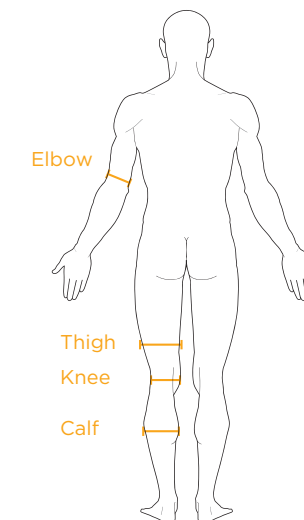

Measurement	XS	S	M	L	XL	XXL
FF11001	GTech Shirt CE1 and CE2	Chest	32" - 35"	36" - 39"	40" - 44"	45" - 48"	49" - 52"	-
FF11020	GTech Jacket CE1 and CE2	Chest	32" - 35"	36" - 39"	40" - 44"	45" - 48"	49" - 52"	-
FF11010	GTech Pants CE1 and CE2	Waist	26" - 29"	30" - 33"	34" - 37"	38" - 41"	42" - 45"	-

		Measurement	XXXS	XXS	XS	S	M	L / XL
FF3075	Boom Short	Waist	-	-	24" - 27"	28" - 31"	32" - 35"	36" - 43"
FF3085	Boom Short Junior	Waist	21" - 22"	23" - 24"	-	-	-	-

CLIMATE CONTROL

		Measurement	XS	S	M	L	XL	XXL
FF6051	Tech 3 Base Layer 2 L-S Shirt	Chest	29" - 31"	32" - 35"	36" - 39"	40" - 43"	44" - 47"	-
FF6053	Tech 3 Base Layer 2 Pants	Waist	26" - 29"	30" - 33"	34" - 37"	38" - 41"	42" - 45"	-
FF6054	Tech 3 Base Layer Balaclava	Universal	One size	One size	One size	One size	One size	One size
FF6055	Tech 3 Base Layer Neck Warmer	Universal	One size	One size	One size	One size	One size	One size
FF6056	Tech 3 Base Layer Suit	Chest	29" - 31"	32" - 35"	36" - 39"	40" - 43"	44" - 47"	-
FF5031	Tornado Advance 2 Shirt	Chest	31" - 33"	34" - 36"	37" - 39"	40" - 42"	43" - 45"	46" - 48"
FF5032	Tornado Advance 2 Pants	Waist	24" - 27"	28" - 31"	32" - 34"	35" - 38"	39" - 42"	43" - 46"
FF5033	Tornado Advance 2 Balaclava	Universal	One size	One size	One size	One size	One size	One size
FF5034	Tornado Advance 2 Neck Warmer	Universal	One size	One size	One size	One size	One size	One size
FF5035	Tornado Advance 2 Gloves	Palm size	-	7"	7¹/₂" - 8"	8¹/₂" - 9"	9¹/₂" - 10"	-

PLEASE NOTE: These sizings are for guidance only. Forcefield always recommend that you are professionally sized to ensure correct fitting.