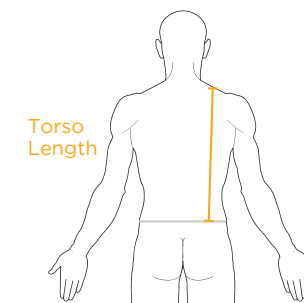

Measurement	XS	S	M	L	XL	XXL
FF11001	GTech Shirt CE1 and CE2	Chest	32" - 35"	36" - 39"	40" - 44"	45" - 48"	49" - 52"	-
FF11020	GTech Jacket CE1 and CE2	Chest	32" - 35"	36" - 39"	40" - 44"	45" - 48"	49" - 52"	-
FF11010	GTech Pants CE1 and CE2	Waist	26" - 29"	30" - 33"	34" - 37"	38" - 41"	42" - 45"	-

		Measurement	XXXS	XXS	XS	S	M	L / XL
FF3075	Boom Short	Waist	-	-	24" - 27"	28" - 31"	32" - 35"	36" - 43"
FF3085	Boom Short Junior	Waist	21" - 22"	23" - 24"	-	-	-	-

CLIMATE CONTROL

		Measurement	XS	S	M	L	XL	XXL
FF6051	Tech 3 Base Layer 2 L-S Shirt	Chest	29" - 31"	32" - 35"	36" - 39"	40" - 43"	44" - 47"	-
FF6053	Tech 3 Base Layer 2 Pants	Waist	26" - 29"	30" - 33"	34" - 37"	38" - 41"	42" - 45"	-
FF6054	Tech 3 Base Layer Balaclava	Universal	One size	One size	One size	One size	One size	One size
FF6055	Tech 3 Base Layer Neck Warmer	Universal	One size	One size	One size	One size	One size	One size
FF6056	Tech 3 Base Layer Suit	Chest	29" - 31"	32" - 35"	36" - 39"	40" - 43"	44" - 47"	-
FF5031	Tornado Advance 2 Shirt	Chest	31" - 33"	34" - 36"	37" - 39"	40" - 42"	43" - 45"	46" - 48"
FF5032	Tornado Advance 2 Pants	Waist	24" - 27"	28" - 31"	32" - 34"	35" - 38"	39" - 42"	43" - 46"
FF5033	Tornado Advance 2 Balaclava	Universal	One size	One size	One size	One size	One size	One size
FF5034	Tornado Advance 2 Neck Warmer	Universal	One size	One size	One size	One size	One size	One size
FF5035	Tornado Advance 2 Gloves	Palm size	-	7"	7¹/₂" - 8"	8¹/₂" - 9"	9¹/₂" - 10"	-

PLEASE NOTE: These sizings are for guidance only. Forcefield always recommend that you are professionally sized to ensure correct fitting.