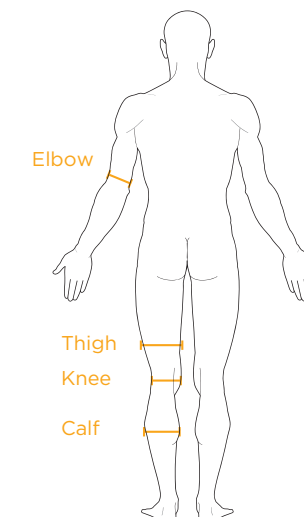

Measurement	XXXS	XXS	XS	S	M	L / XL
FF3075	Boom Short	Waist	-	-	61cm - 69cm	71cm - 79cm	81cm - 89cm	91cm - 109cm
FF3085	Boom Short Junior	Waist	53cm - 56cm	58cm - 61cm	-	-	-	-

CLIMATE CONTROL

		Measurement	XS	S	M	L	XL	XXL
FF6051	Tech 3 Base Layer 2 L-S Shirt	Chest	74cm - 79cm	81cm - 89cm	91cm - 99cm	102cm - 109cm	112cm - 119cm	-
FF6053	Tech 3 Base Layer 2 Pants	Waist	66cm - 74cm	76cm - 84cm	86cm - 94cm	97cm - 104cm	107cm - 114cm	-
FF6054	Tech 3 Base Layer Balaclava	Universal	One size	One size	One size	One size	One size	One size
FF6055	Tech 3 Base Layer Neck Warmer	Universal	One size	One size	One size	One size	One size	One size
FF6056	Tech 3 Base Layer Suit	Chest	74cm - 79cm	81cm - 89cm	91cm - 99cm	102cm - 109cm	112cm - 119cm	-
FF5031	Tornado Advance 2 Shirt	Chest	79cm - 84cm	86cm - 91cm	94cm - 99cm	102cm - 107cm	109cm - 114cm	117cm - 122cm
FF5032	Tornado Advance 2 Pants	Waist	61cm - 69cm	71cm - 79cm	81cm - 86cm	89cm - 96cm	99cm - 107cm	109cm - 117cm
FF5033	Tornado Advance 2 Balaclava	Universal	One size	One size	One size	One size	One size	One size
FF5034	Tornado Advance 2 Neck Warmer	Universal	One size	One size	One size	One size	One size	One size
FF5035	Tornado Advance 2 Gloves	Palm size	-	18cm	19cm - 20cm	21cm - 23cm	24cm - 25cm	-

PLEASE NOTE: These sizings are for guidance only. Forcefield always recommend that you are professionally sized to ensure correct fitting.