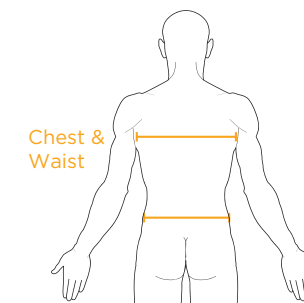

Measurement	XS	S	M	L	XL	XXL
FF11001	GTech Shirt CE1 and CE2	Chest	32" - 35"	36" - 39"	40" - 44"	45" - 48"	49" - 52"	-
FF11020	GTech Jacket CE1 and CE2	Chest	32" - 35"	36" - 39"	40" - 44"	45" - 48"	49" - 52"	-
FF11010	GTech Pants CE1 and CE2	Waist	26" - 29"	30" - 33"	34" - 37"	38" - 41"	42" - 45"	-

		Measurement	XXXS	XXS	XS	S	M	L / XL
FF3075	Boom Short	Waist	-	-	24" - 27"	28" - 31"	32" - 35"	36" - 43"
FF3085	Boom Short Junior	Waist	21" - 22"	23" - 24"	-	-	-	-

CLIMATE CONTROL

		Measurement	XS	S	M	L	XL	XXL
FF6051	Tech 3 Base Layer 2 L-S Shirt	Chest	29" - 31"	32" - 35"	36" - 39"	40" - 43"	44" - 47"	-
FF6053	Tech 3 Base Layer 2 Pants	Waist	26" - 29"	30" - 33"	34" - 37"	38" - 41"	42" - 45"	-
FF6054	Tech 3 Base Layer Balaclava	Universal	One size	One size	One size	One size	One size	One size
FF6055	Tech 3 Base Layer Neck Warmer	Universal	One size	One size	One size	One size	One size	One size
FF6056	Tech 3 Base Layer Suit	Chest	29" - 31"	32" - 35"	36" - 39"	40" - 43"	44" - 47"	-
FF5031	Tornado Advance 2 Shirt	Chest	31" - 33"	34" - 36"	37" - 39"	40" - 42"	43" - 45"	46" - 48"
FF5032	Tornado Advance 2 Pants	Waist	24" - 27"	28" - 31"	32" - 34"	35" - 38"	39" - 42"	43" - 46"
FF5033	Tornado Advance 2 Balaclava	Universal	One size	One size	One size	One size	One size	One size
FF5034	Tornado Advance 2 Neck Warmer	Universal	One size	One size	One size	One size	One size	One size
FF5035	Tornado Advance 2 Gloves	Palm size	-	7"	7¹/₂" - 8"	8¹/₂" - 9"	9¹/₂" - 10"	-

PLEASE NOTE: These sizings are for guidance only. Forcefield always recommend that you are professionally sized to ensure correct fitting.